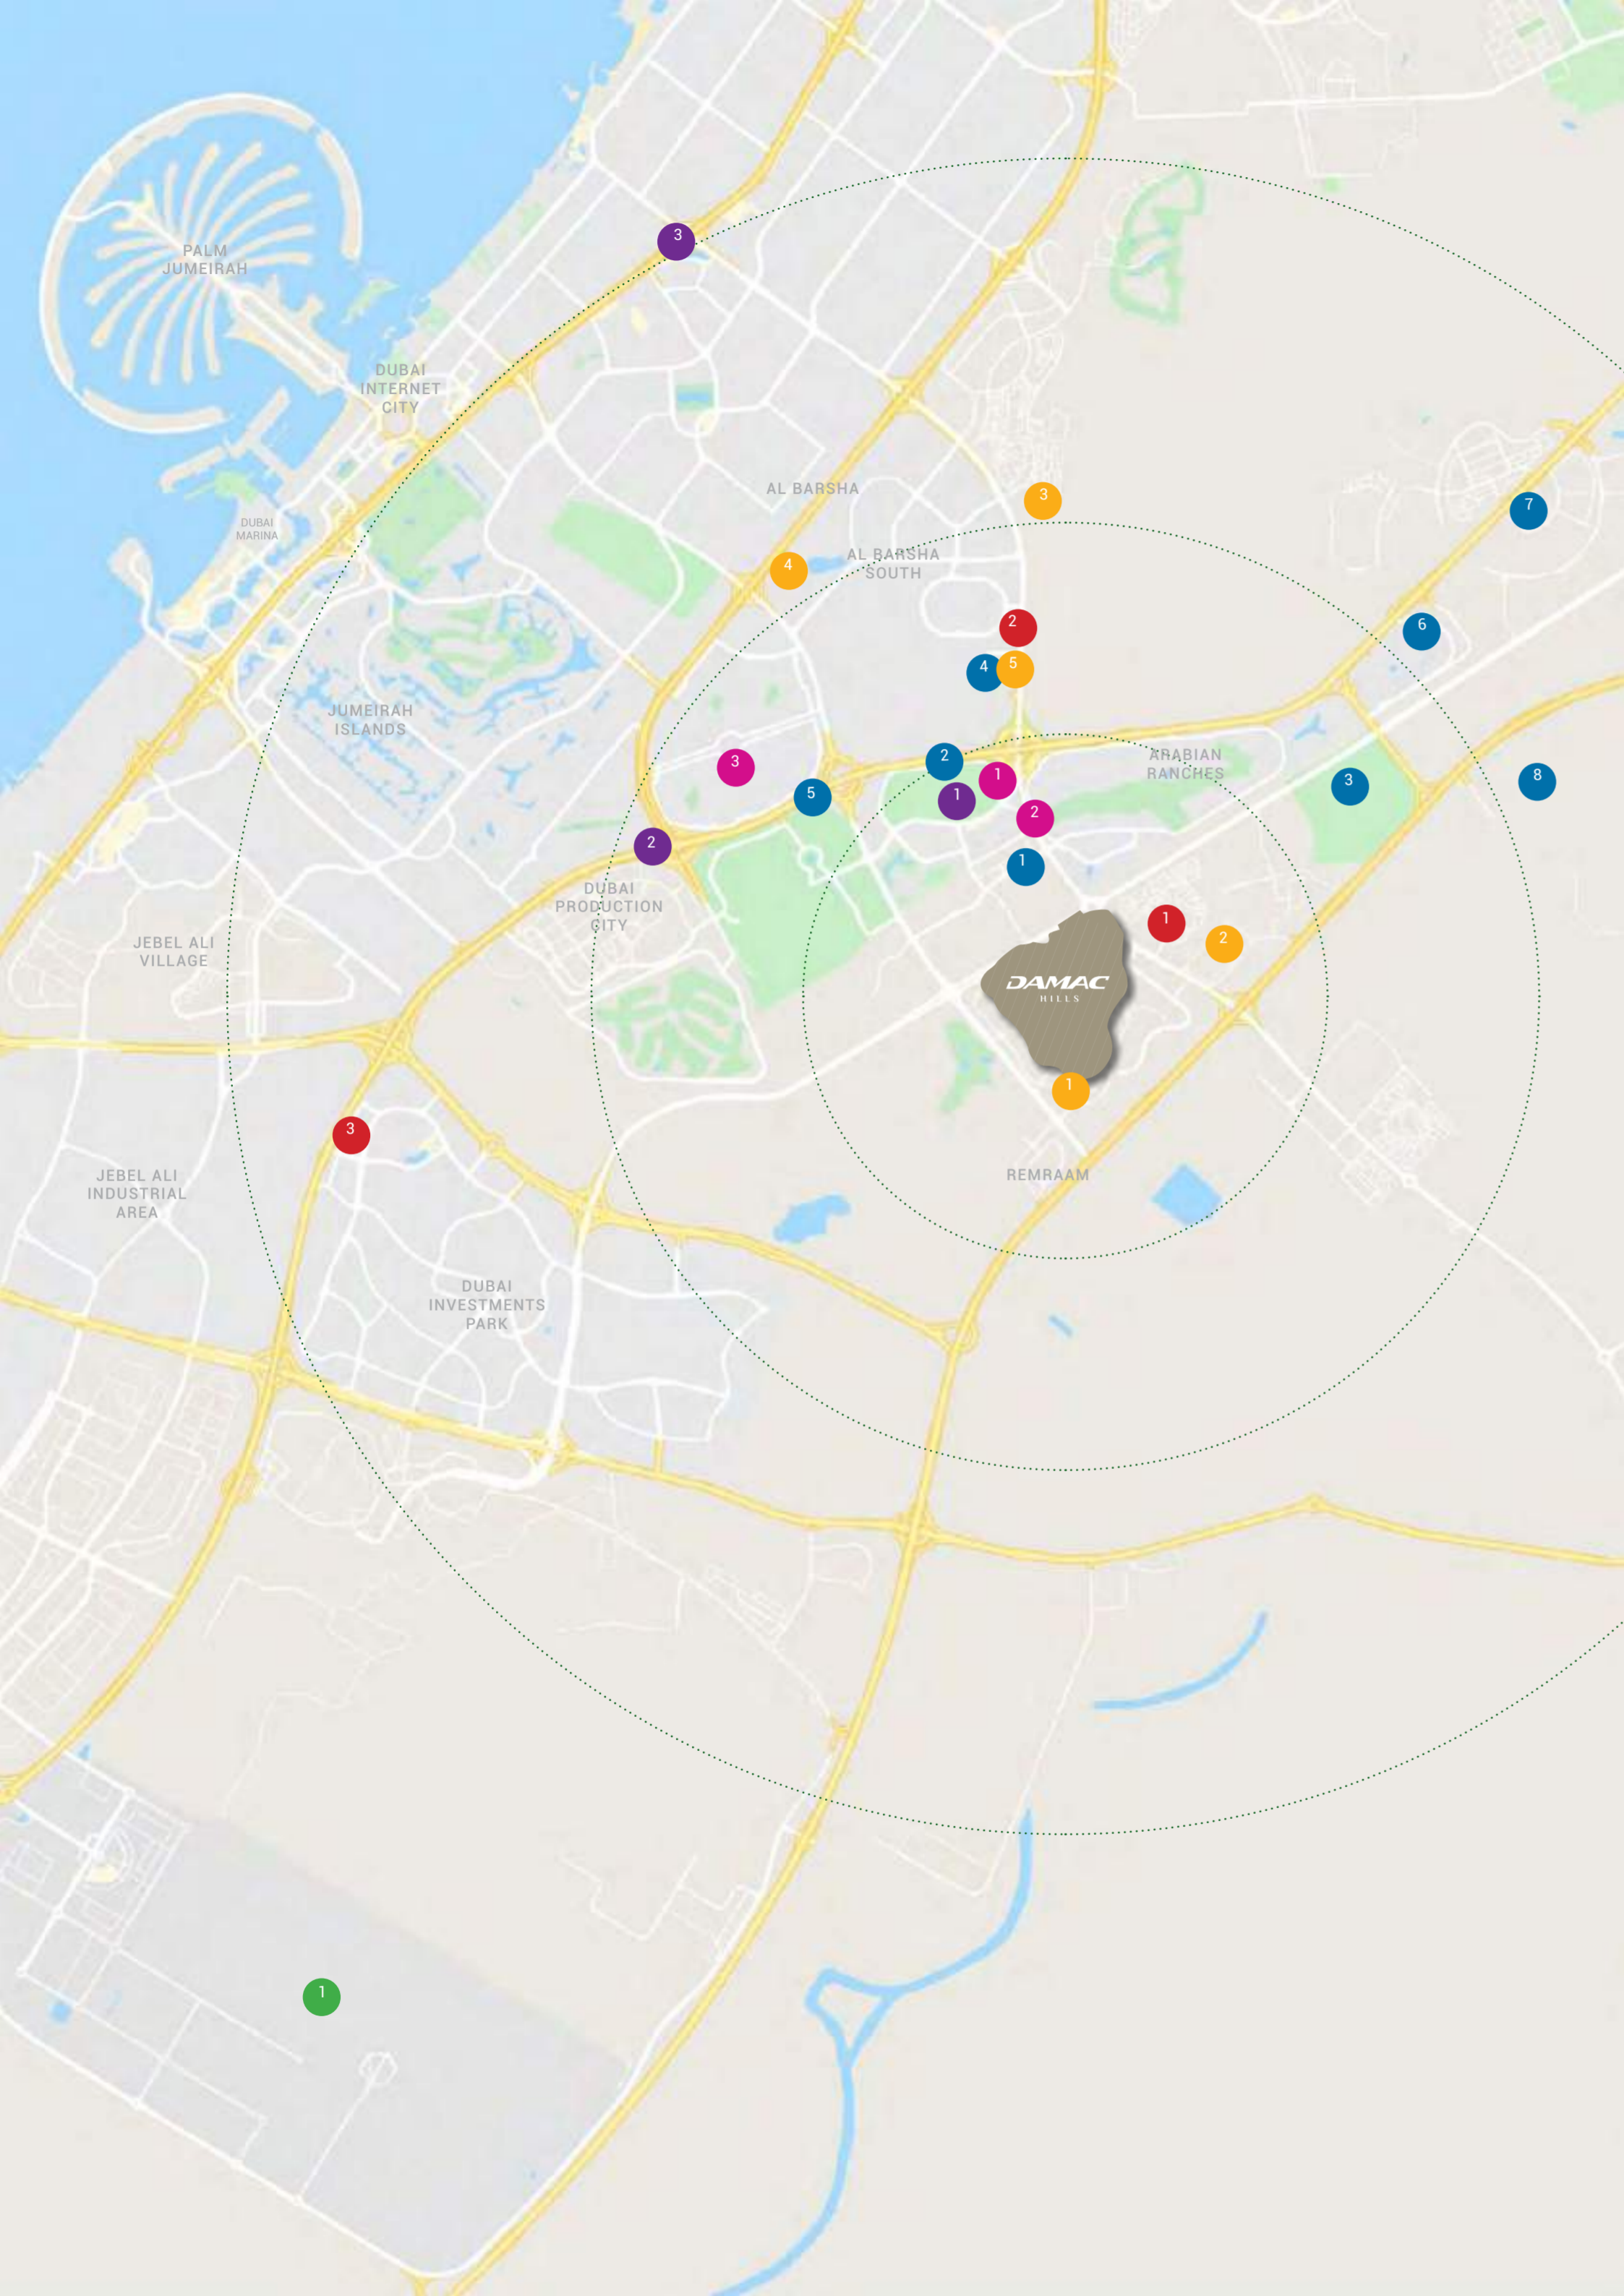

DAMAC HILLS

close to everything

SPORTS AND LEISURE

- 1 Dubai Polo & Equestrian Club – 10 minutes
- 2 Dubai Autodrome – 12 minutes
- 3 The Plantation Equestrian and Polo Club – 11 minutes
- 4 Miracle Garden – 13 minutes
- 5 Dubai International Stadium – 14 minutes
- 6 Global Village – 14 minutes
- 7 IMG World – 14 minutes
- 8 Hamdan Sports Complex – 15 minutes

MALLS

- 1 First Avenue Mall – 11 minutes
- 2 City Centre Me'aisem – 14 minutes
- 3 Mall of the Emirates – 24 minutes

HOSPITALS

- 1 Aster Medical Centre – 9 minutes
- 2 Mediclinic Parkview Hospital – 12 minutes
- 3 NMC Royal Hospital – 19 minutes

HOTELS

- 1 Park Inn by Radisson – 10 minutes
- 2 Studio One Hotel – 9 minutes
- 3 Five Hotel Jumeirah Village Circle – 19 minutes

AIRPORT

- 1 Al Maktoum International Airport – 28 minutes

SCHOOLS

- 1 Jebel Ali School – 5 minutes
- 2 Fairgreen International School – 11 minutes
- 3 Global Indian International School – 16 minutes
- 4 Safa Community School – 18 minutes
- 5 Kings' School – 21 minutes